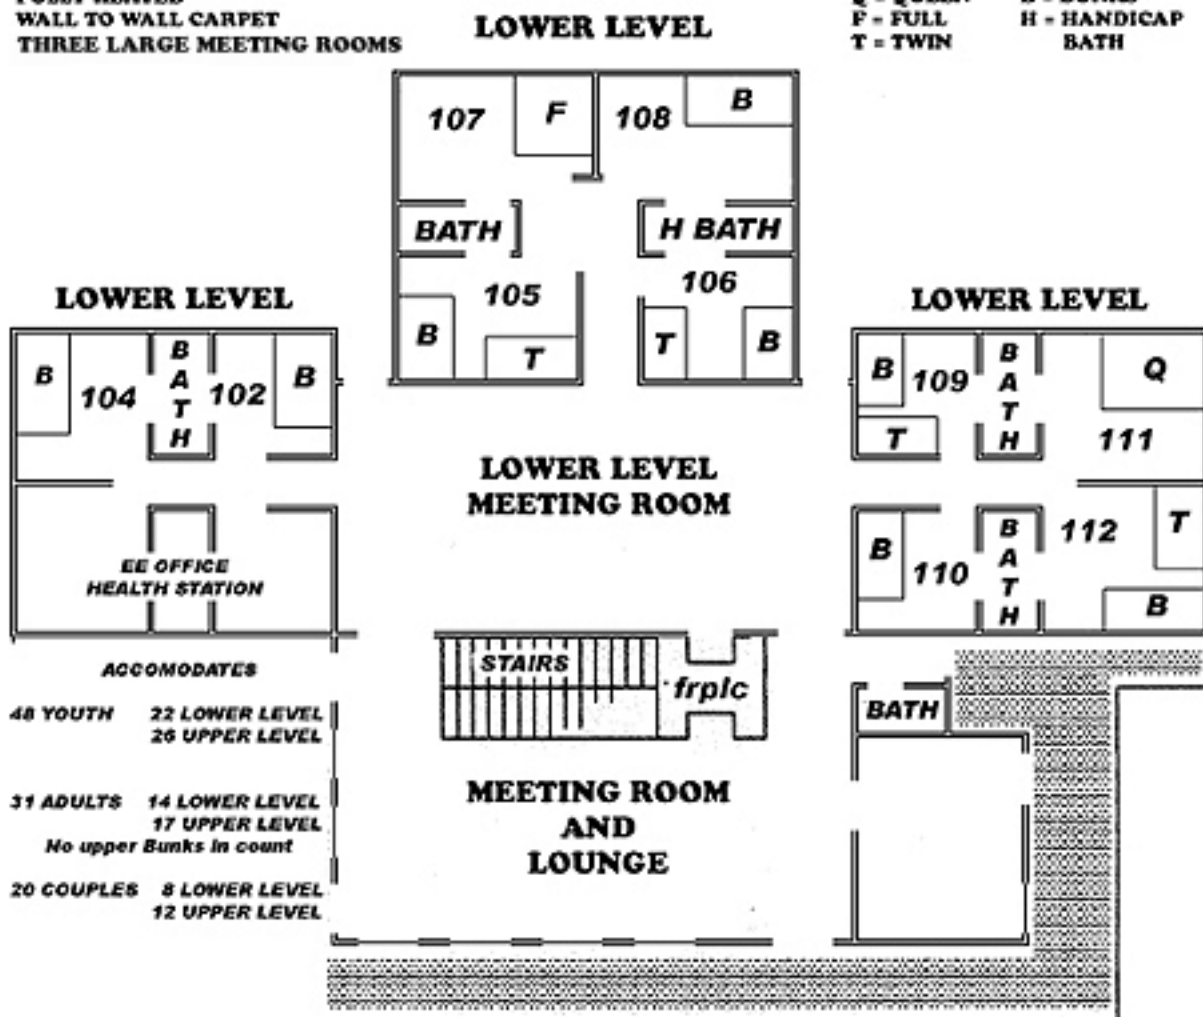

North Carolina Lutheran Men's Lodge - Camp Agapé

FULLY AIR CONDITIONED
 FULLY HEATED
 WALL TO WALL CARPET
 THREE LARGE MEETING ROOMS

KEY
 Q - QUEEN B - BUNKS
 F - FULL H - HANDICAP
 T - TWIN BATH

ACCOMODATES

48 YOUTH 22 LOWER LEVEL
 26 UPPER LEVEL

31 ADULTS 14 LOWER LEVEL
 17 UPPER LEVEL
 No upper Bunks in count

20 COUPLES 8 LOWER LEVEL
 12 UPPER LEVEL