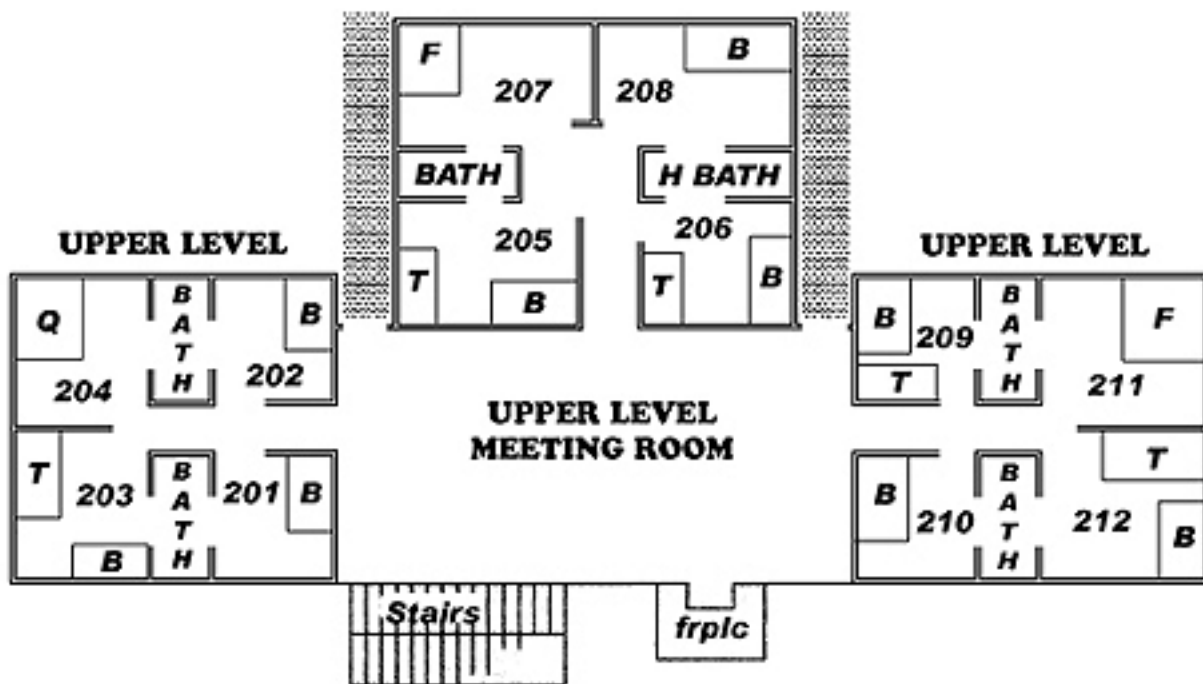

North Carolina Lutheran Men's Lodge - Camp Agapé

FULLY AIR CONDITIONED
 FULLY HEATED
 WALL TO WALL CARPET
 THREE LARGE MEETING ROOMS

KEY
 Q - QUEEN B - BUNKS
 F - FULL H - HANDICAP
 T - TWIN BATH

ACCOMODATES

48 YOUTH 22 LOWER LEVEL
 26 UPPER LEVEL

31 ADULTS 14 LOWER LEVEL
 17 UPPER LEVEL
 No upper Bunks in count

20 COUPLES 8 LOWER LEVEL
 12 UPPER LEVEL