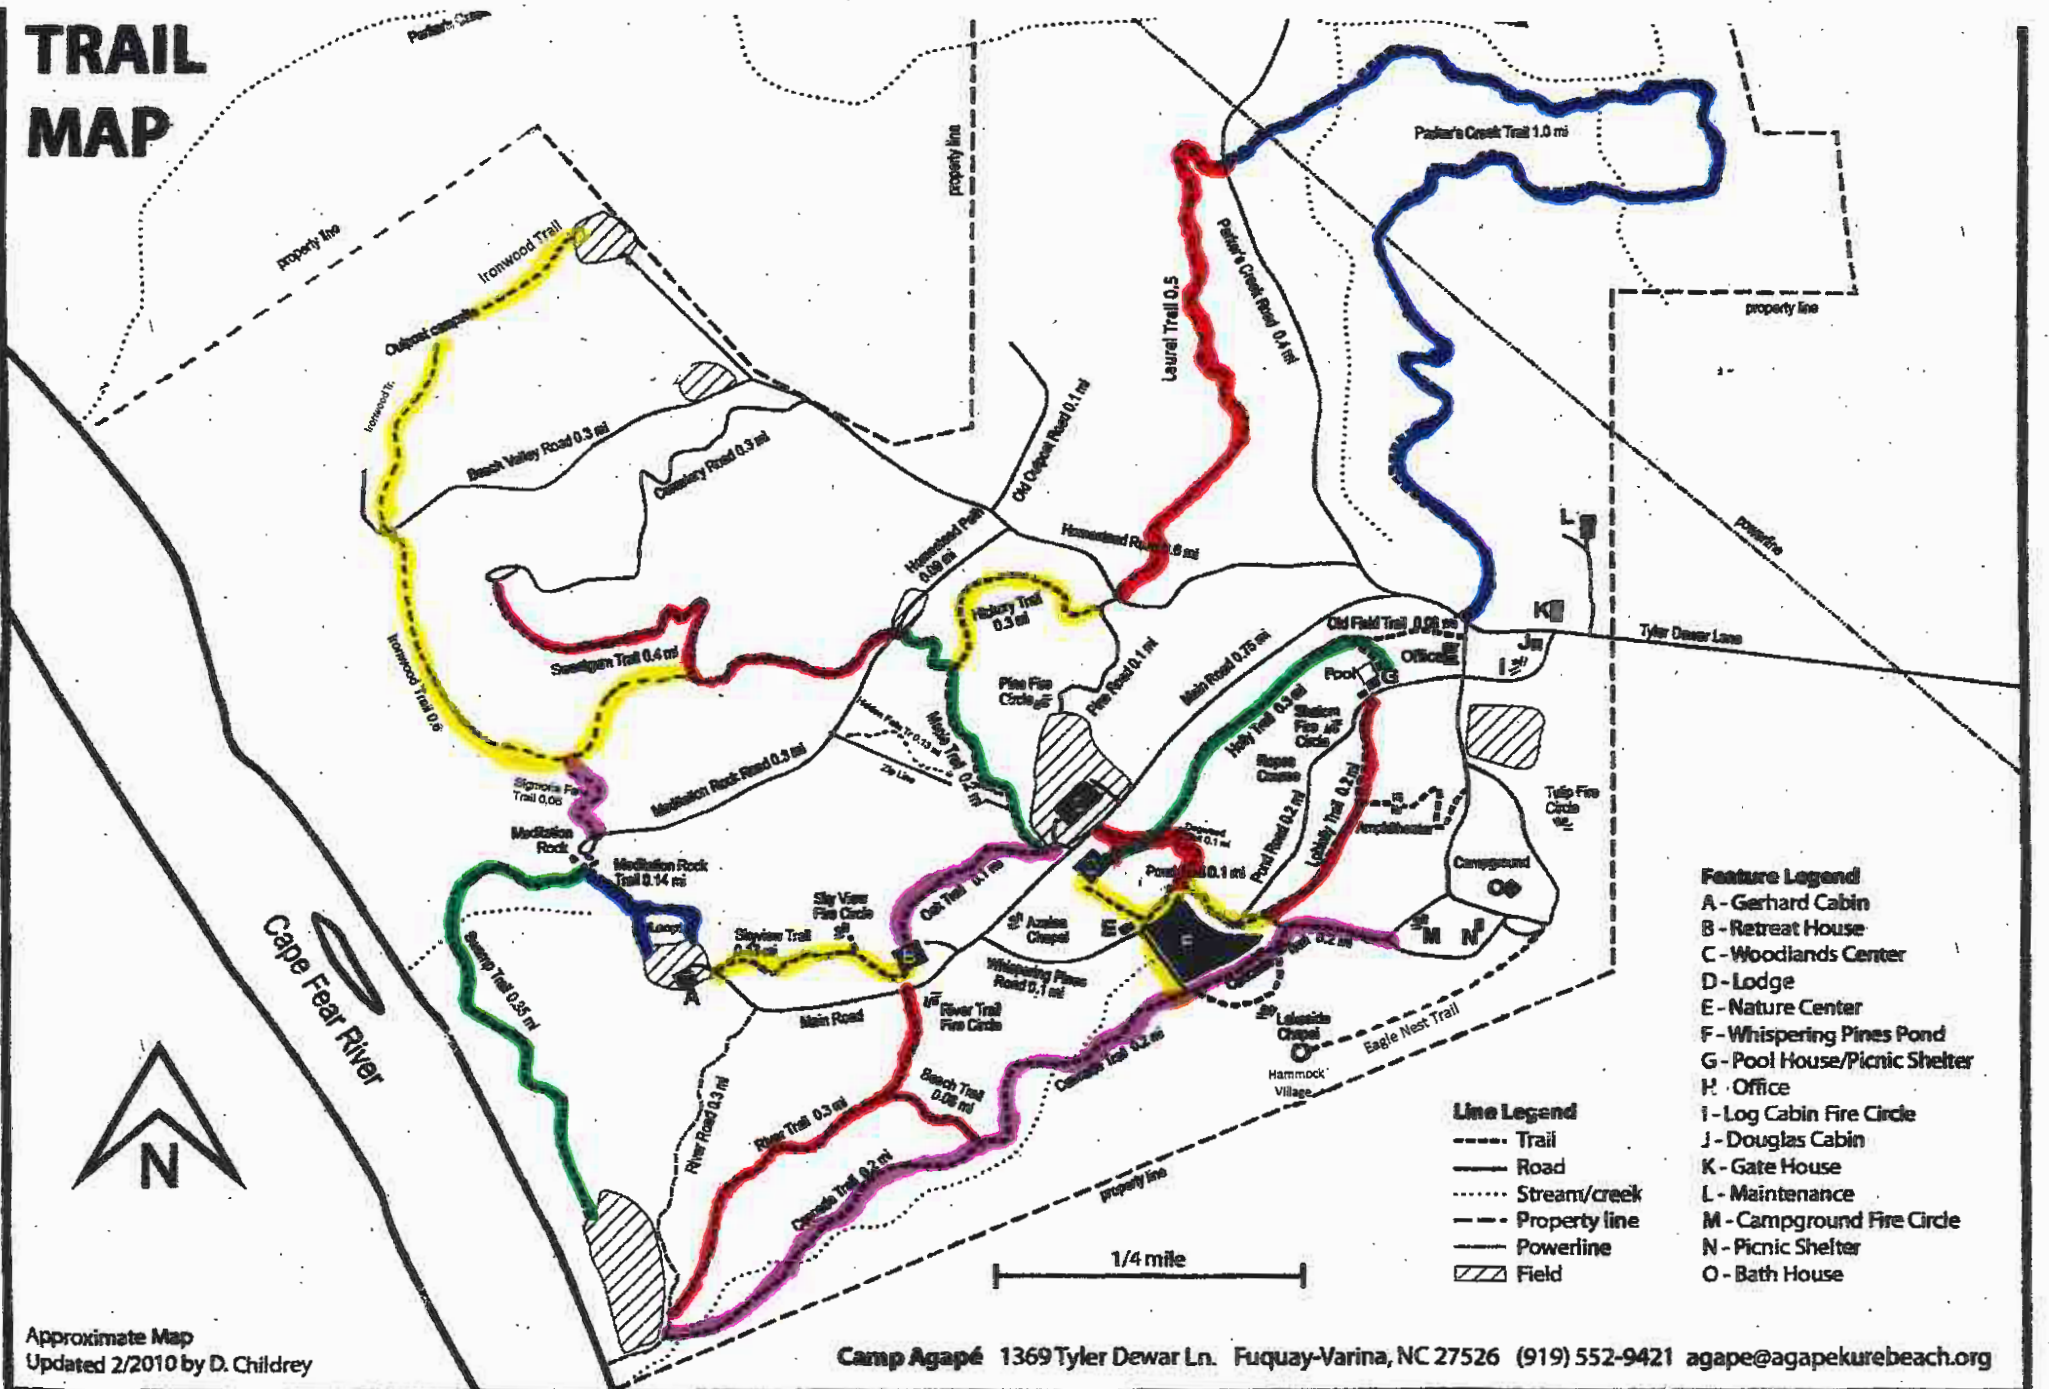

TRAIL MAP

- Feature Legend**
- A - Gerhard Cabin
 - B - Retreat House
 - C - Woodlands Center
 - D - Lodge
 - E - Nature Center
 - F - Whispering Pines Pond
 - G - Pool House/Picnic Shelter
 - H - Office
 - I - Log Cabin Fire Circle
 - J - Douglas Cabin
 - K - Gate House
 - L - Maintenance
 - M - Campground Fire Circle
 - N - Picnic Shelter
 - O - Bath House

- Line Legend**
- Trail
 - Road
 - Stream/creek
 - - - Property line
 - Powerline
 - ▨ Field

Approximate Map
Updated 2/2010 by D. Childrey

Camp Agapé 1369 Tyler Dewar Ln. Fuquay-Varina, NC 27526 (919) 552-9421 agape@agapekurebeach.org

Addendums by Mir Y-T: 10/2010: Laurel Tr., 3/2011: Ironwood Tr. & Sigmoria Falls Tr., 12/2011: Dogwood Tr., 1/2015: Zip & Hidden Falls Tr., 2/2019: Eagle Nest Tr./Hammock Village, re-routes on Parker's Creek Tr., Outpost/Ironwood Tr.