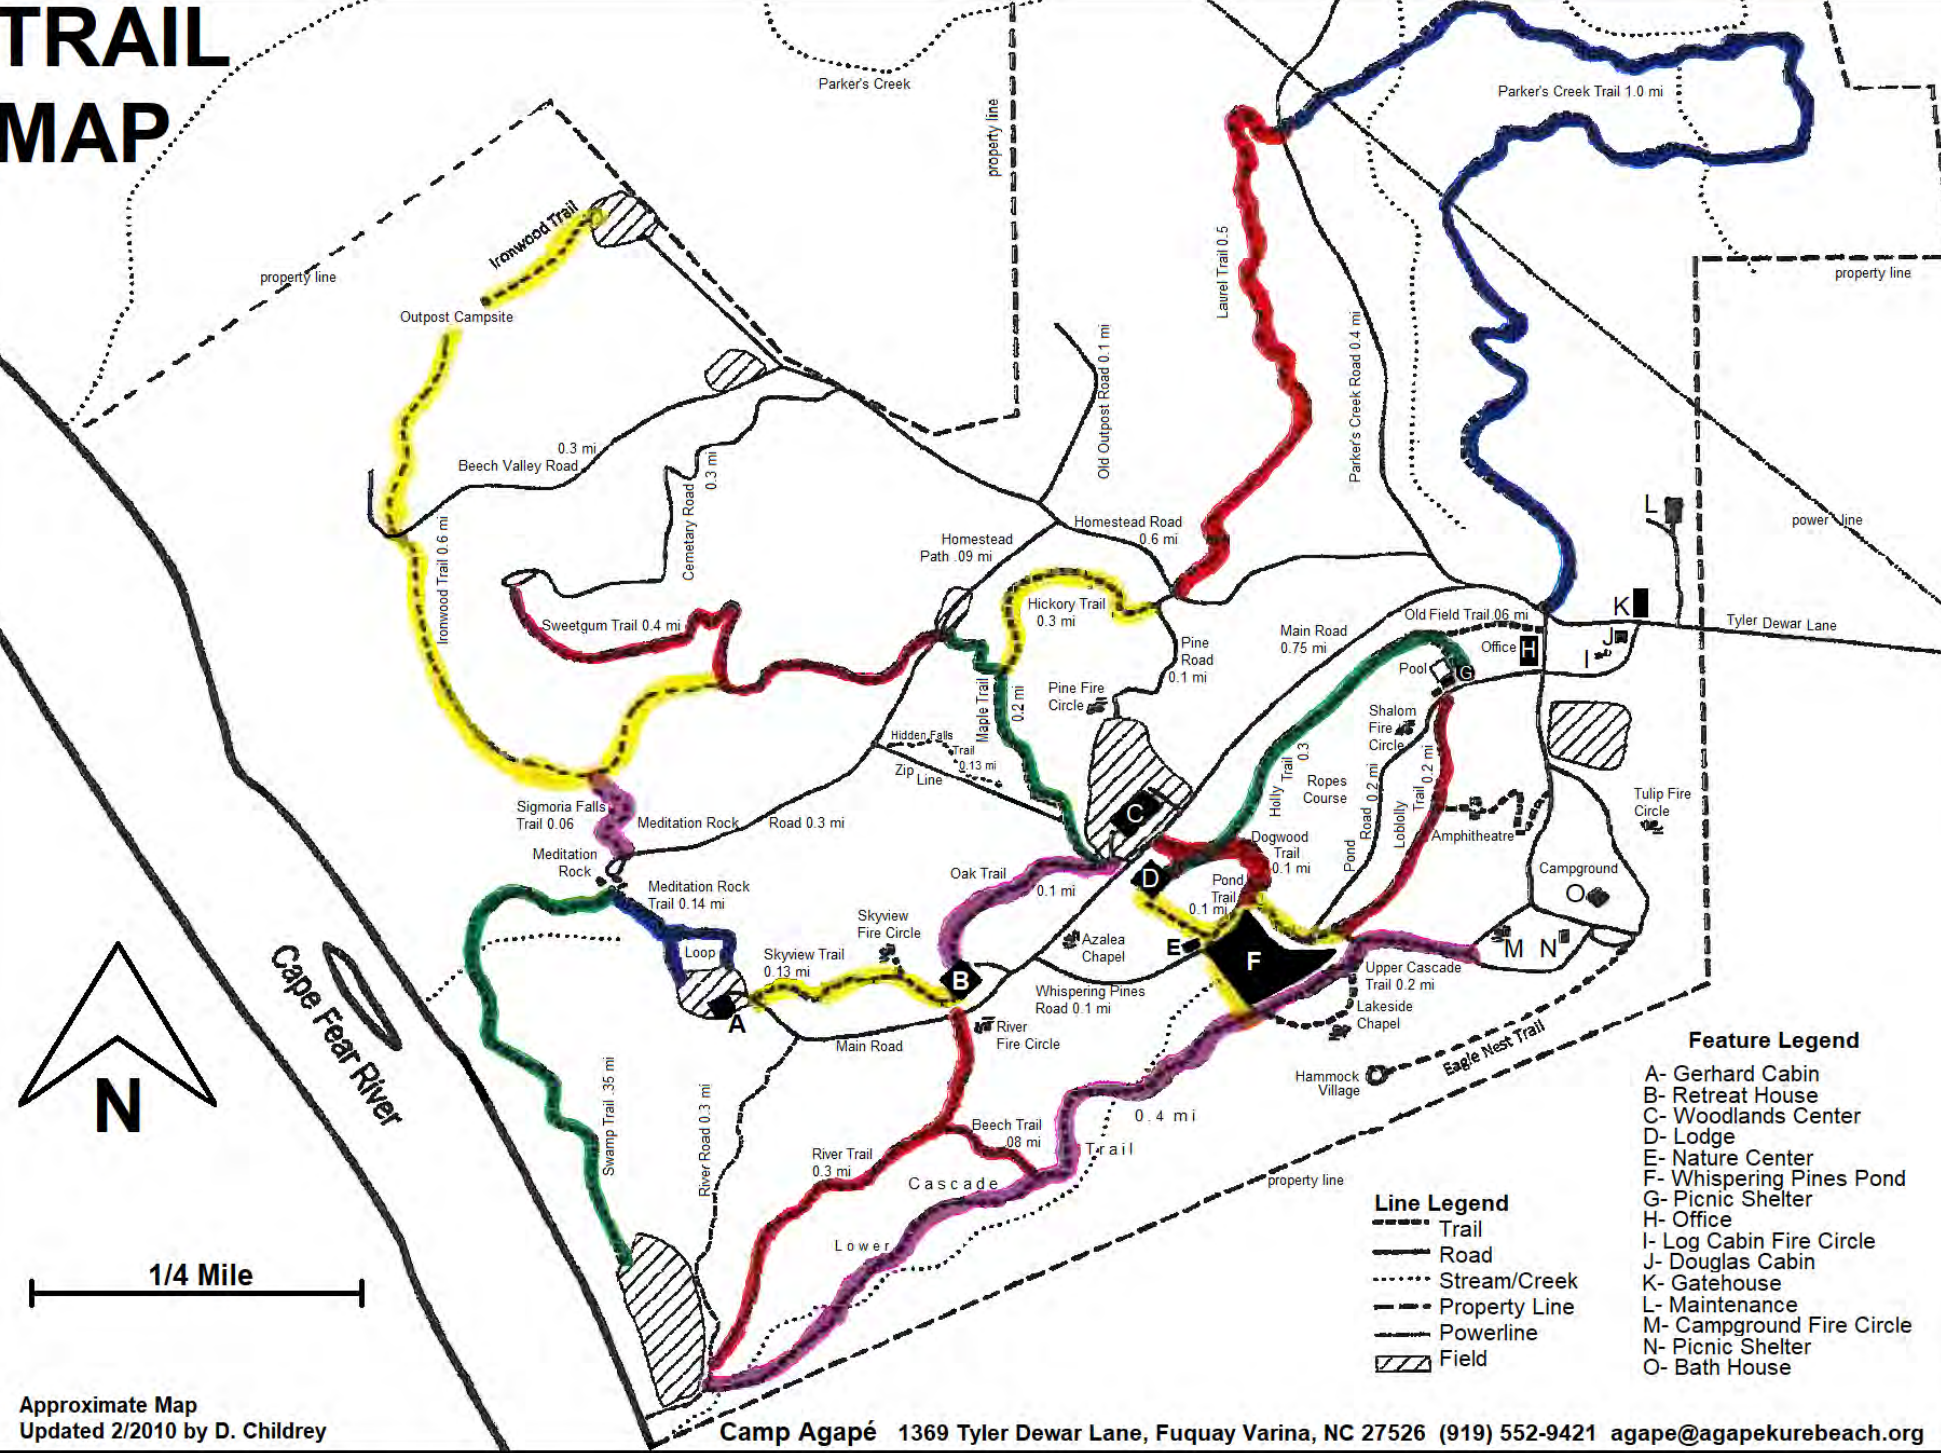

TRAIL MAP

- Feature Legend**
- A- Gerhard Cabin
 - B- Retreat House
 - C- Woodlands Center
 - D- Lodge
 - E- Nature Center
 - F- Whispering Pines Pond
 - G- Picnic Shelter
 - H- Office
 - I- Log Cabin Fire Circle
 - J- Douglas Cabin
 - K- Gatehouse
 - L- Maintenance
 - M- Campground Fire Circle
 - N- Picnic Shelter
 - O- Bath House

- Line Legend**
- Trail
 - Road
 - Stream/Creek
 - Property Line
 - Powerline
 - Field

1/4 Mile

Approximate Map
Updated 2/2010 by D. Childrey

Camp Agapé 1369 Tyler Dewar Lane, Fuquay Varina, NC 27526 (919) 552-9421 agape@agapekurebeach.org

Addendums by Mir Y-T: 10.2010: Laurel Trail. 3/2011: Ironwood & Sigmoria Falls Trails. 12/2011: Dogwood Trail. 1/2015: Zip & Hidden Falls Trails. 2/2019: Eagle Nest Trail, Hammock Village, Re-routes on Parker's Creek Trail, Outpost, & Ironwood Trails.